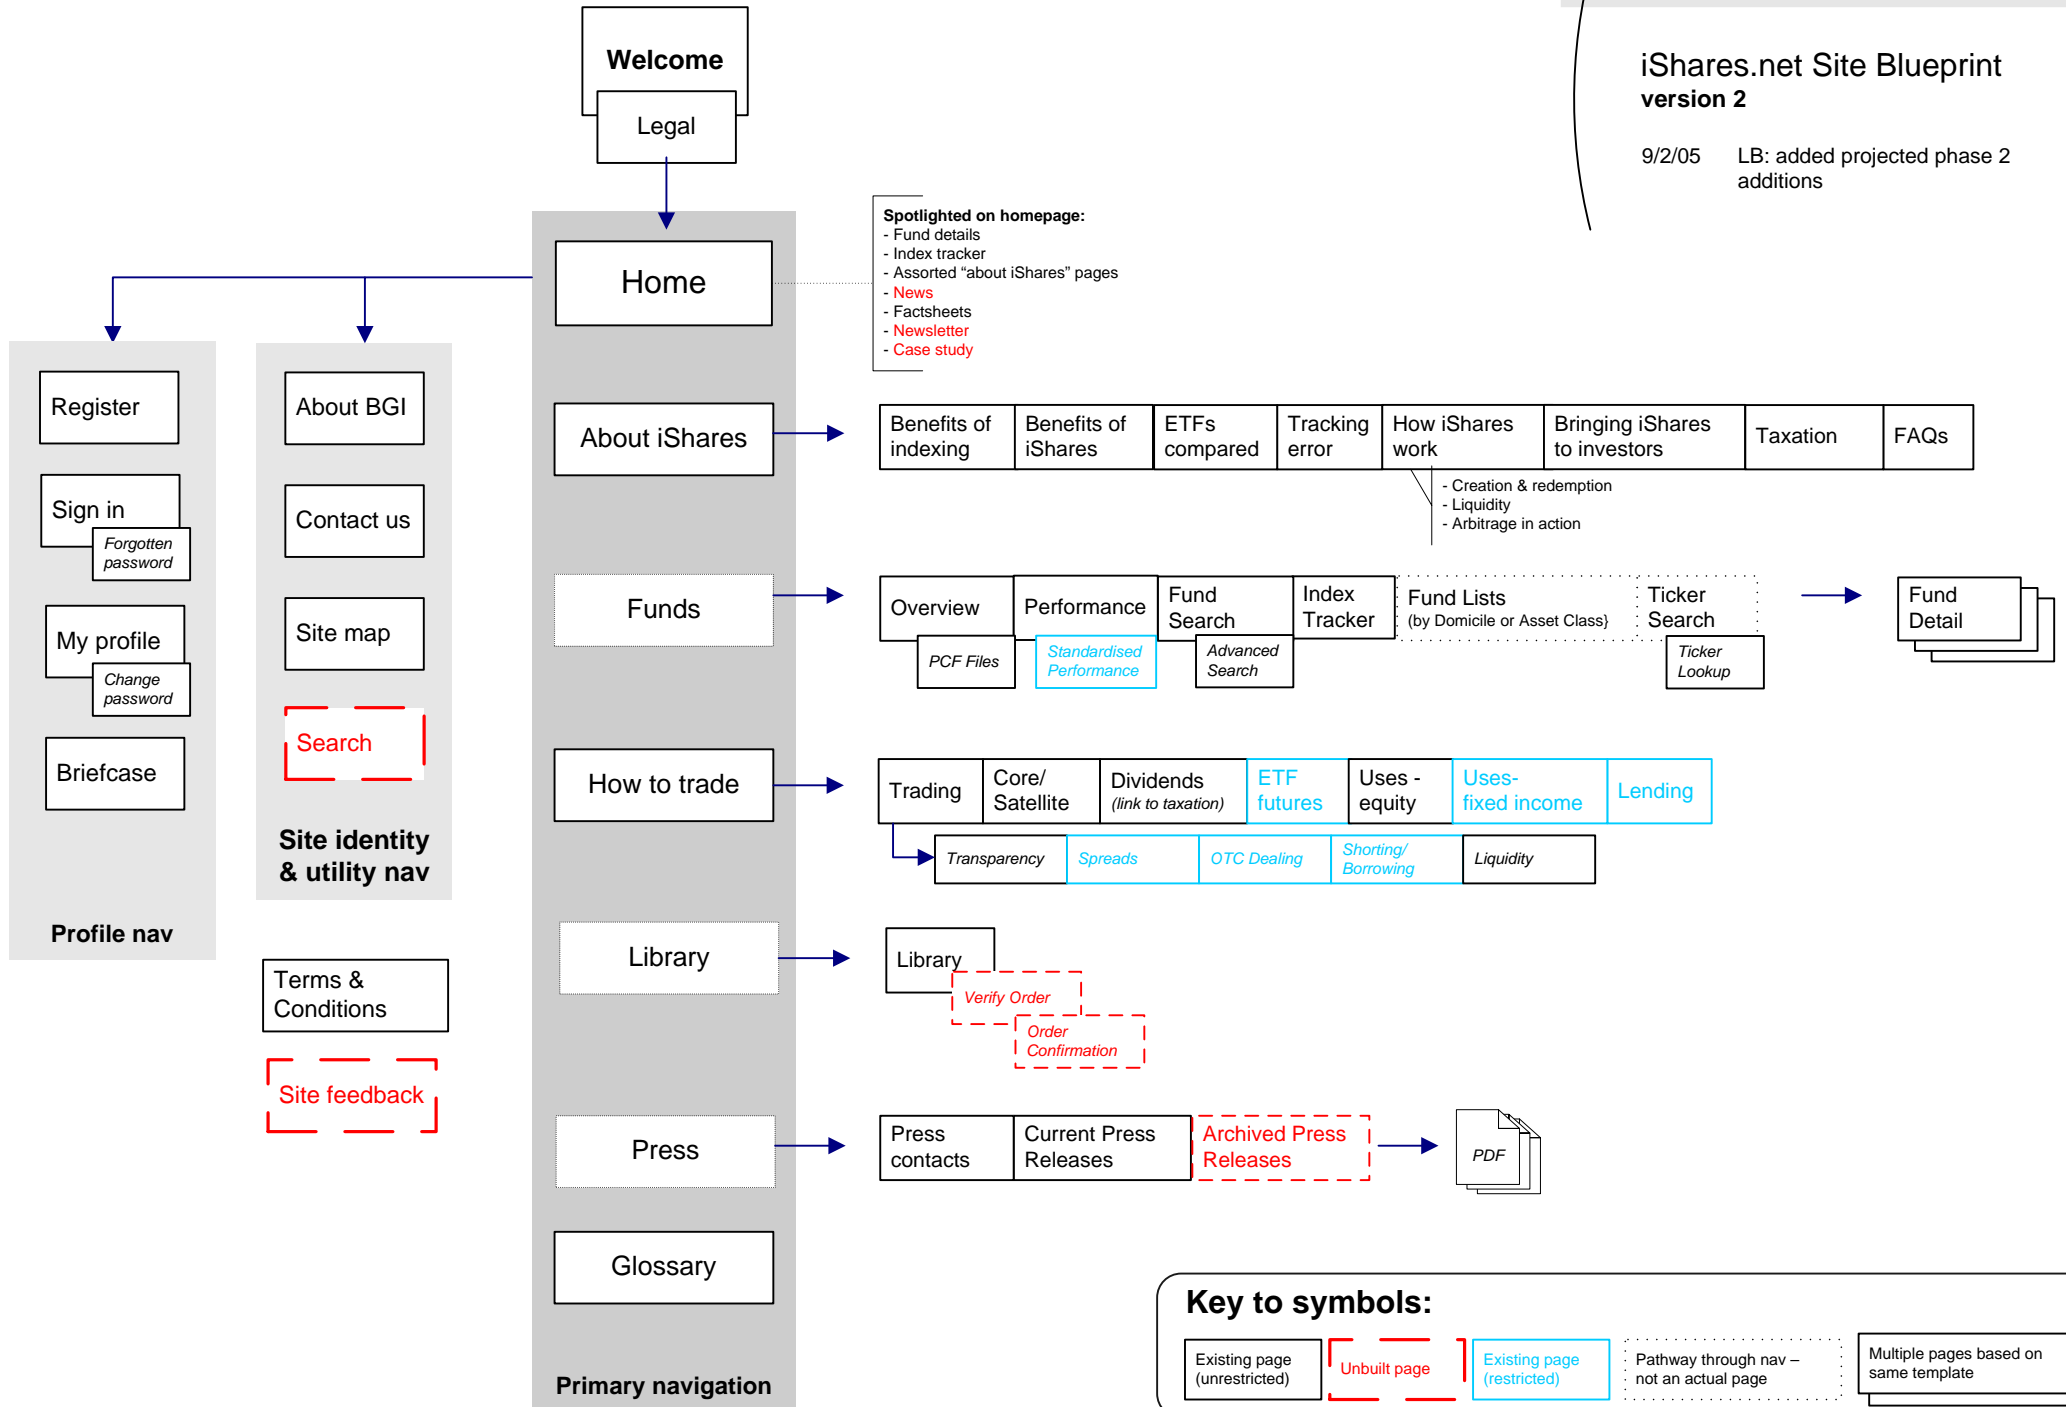

iShares.net Site Blueprint
version 2

9/2/05 LB: added projected phase 2 additions

Key to symbols:

- Existing page (unrestricted)
- Unbuilt page
- Existing page (restricted)
- Pathway through nav - not an actual page
- Multiple pages based on same template